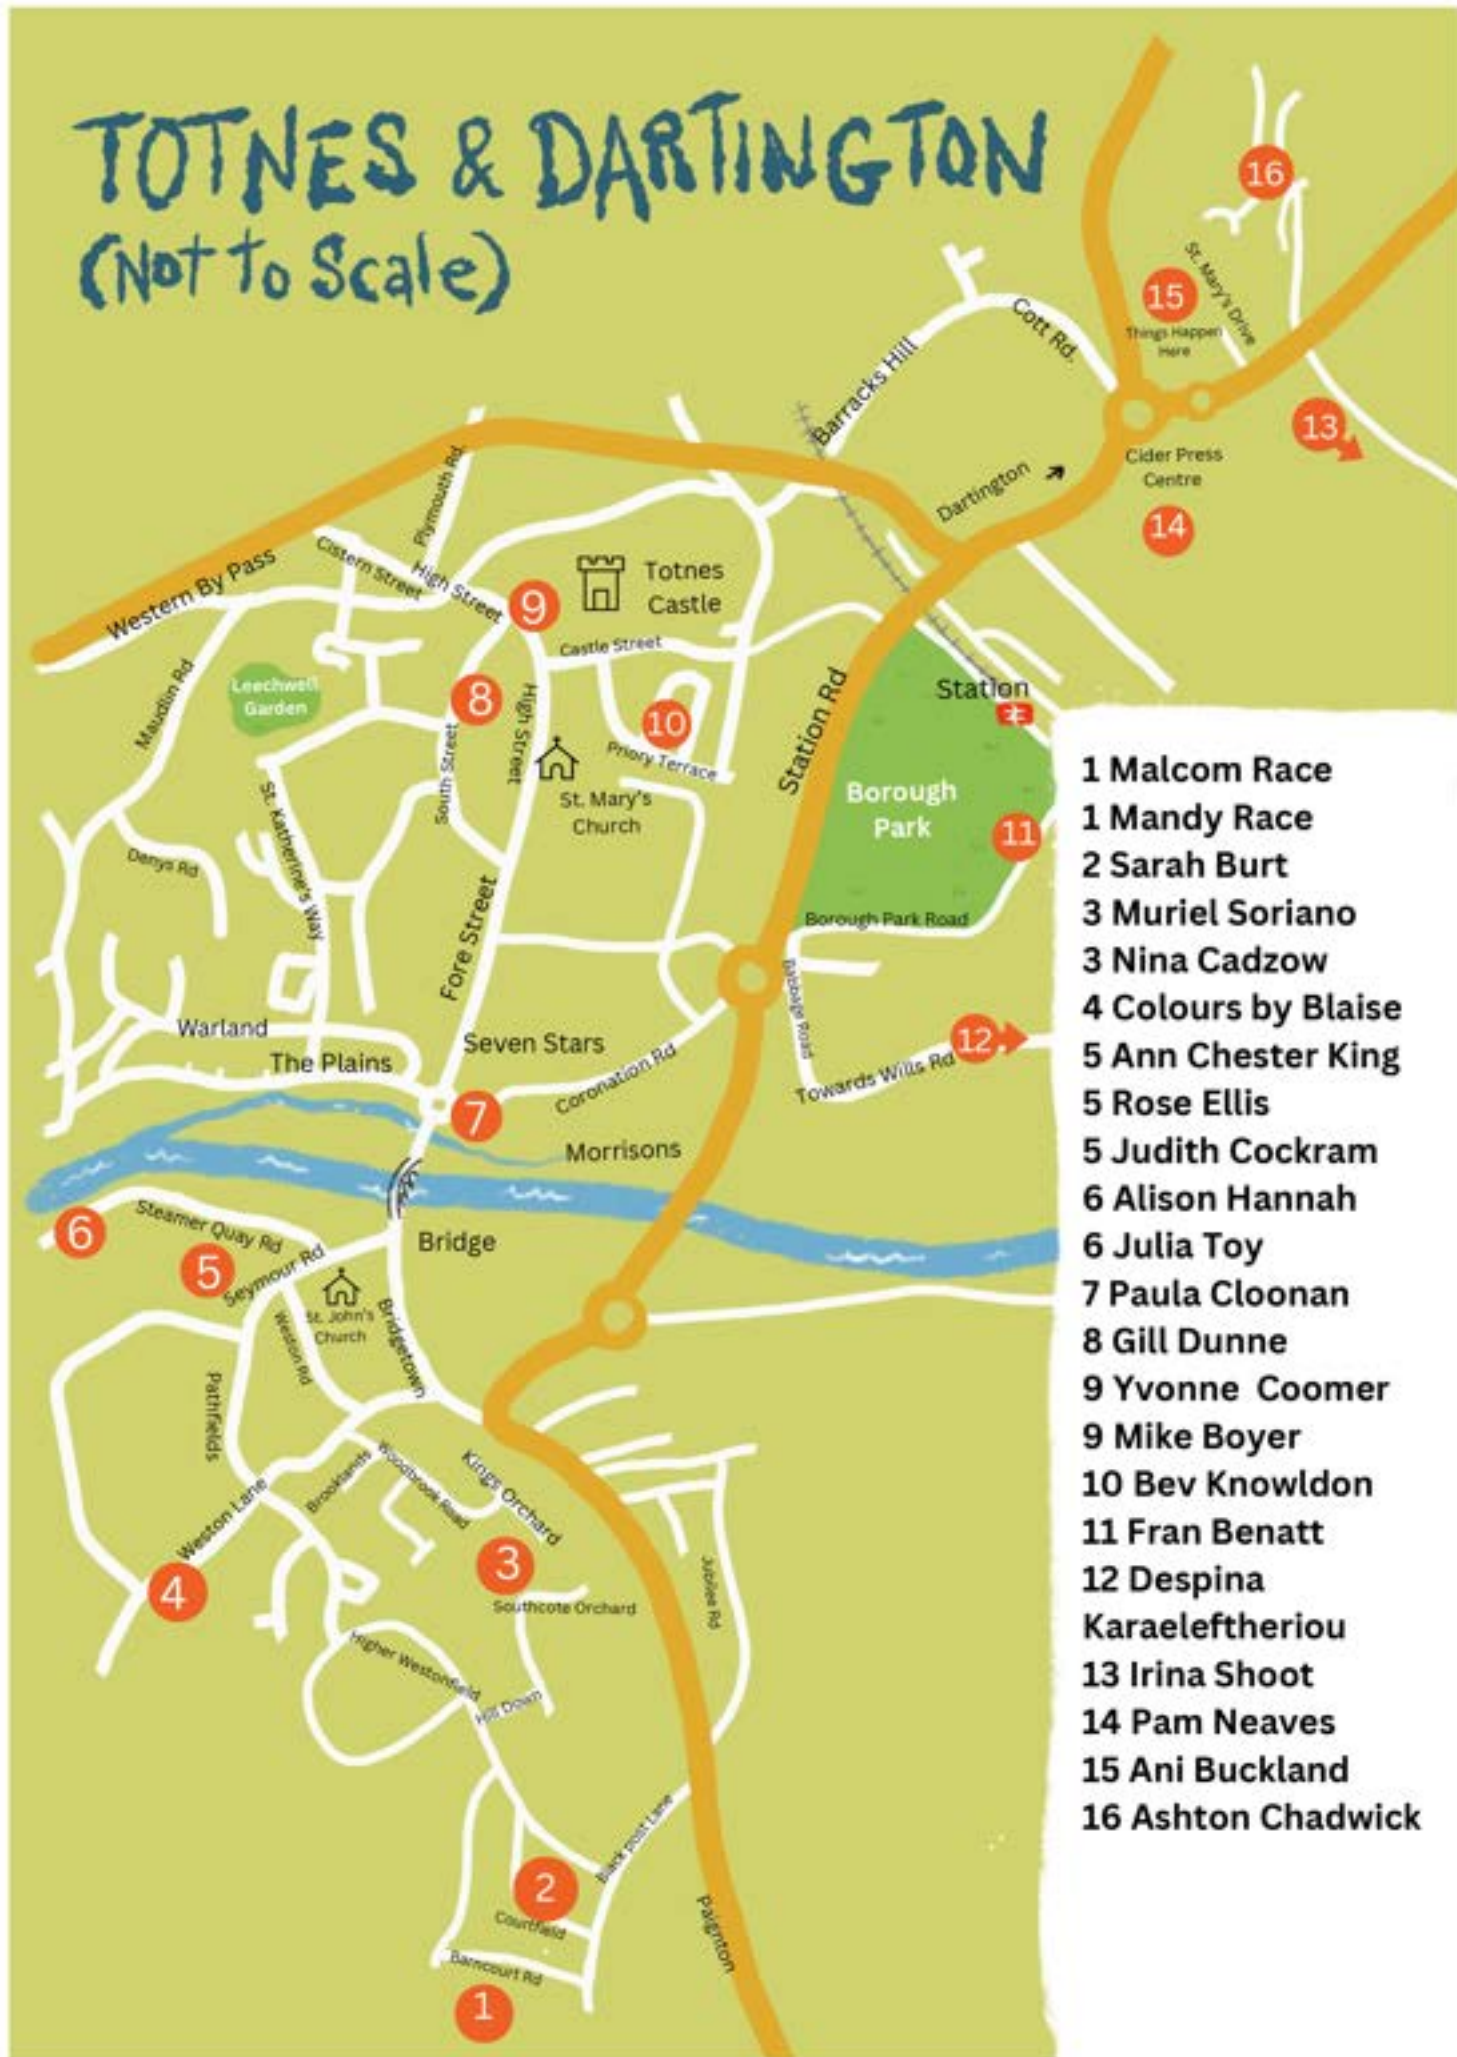

TOTNES & DARTINGTON (Not to Scale)

- 1 Malcom Race
- 1 Mandy Race
- 2 Sarah Burt
- 3 Muriel Soriano
- 3 Nina Cadzow
- 4 Colours by Blaise
- 5 Ann Chester King
- 5 Rose Ellis
- 5 Judith Cockram
- 6 Alison Hannah
- 6 Julia Toy
- 7 Paula Cloonan
- 8 Gill Dunne
- 9 Yvonne Coomer
- 9 Mike Boyer
- 10 Bev Knowldon
- 11 Fran Benatt
- 12 Despina Karaeleftheriou
- 13 Irina Shoot
- 14 Pam Neaves
- 15 Ani Buckland
- 16 Ashton Chadwick